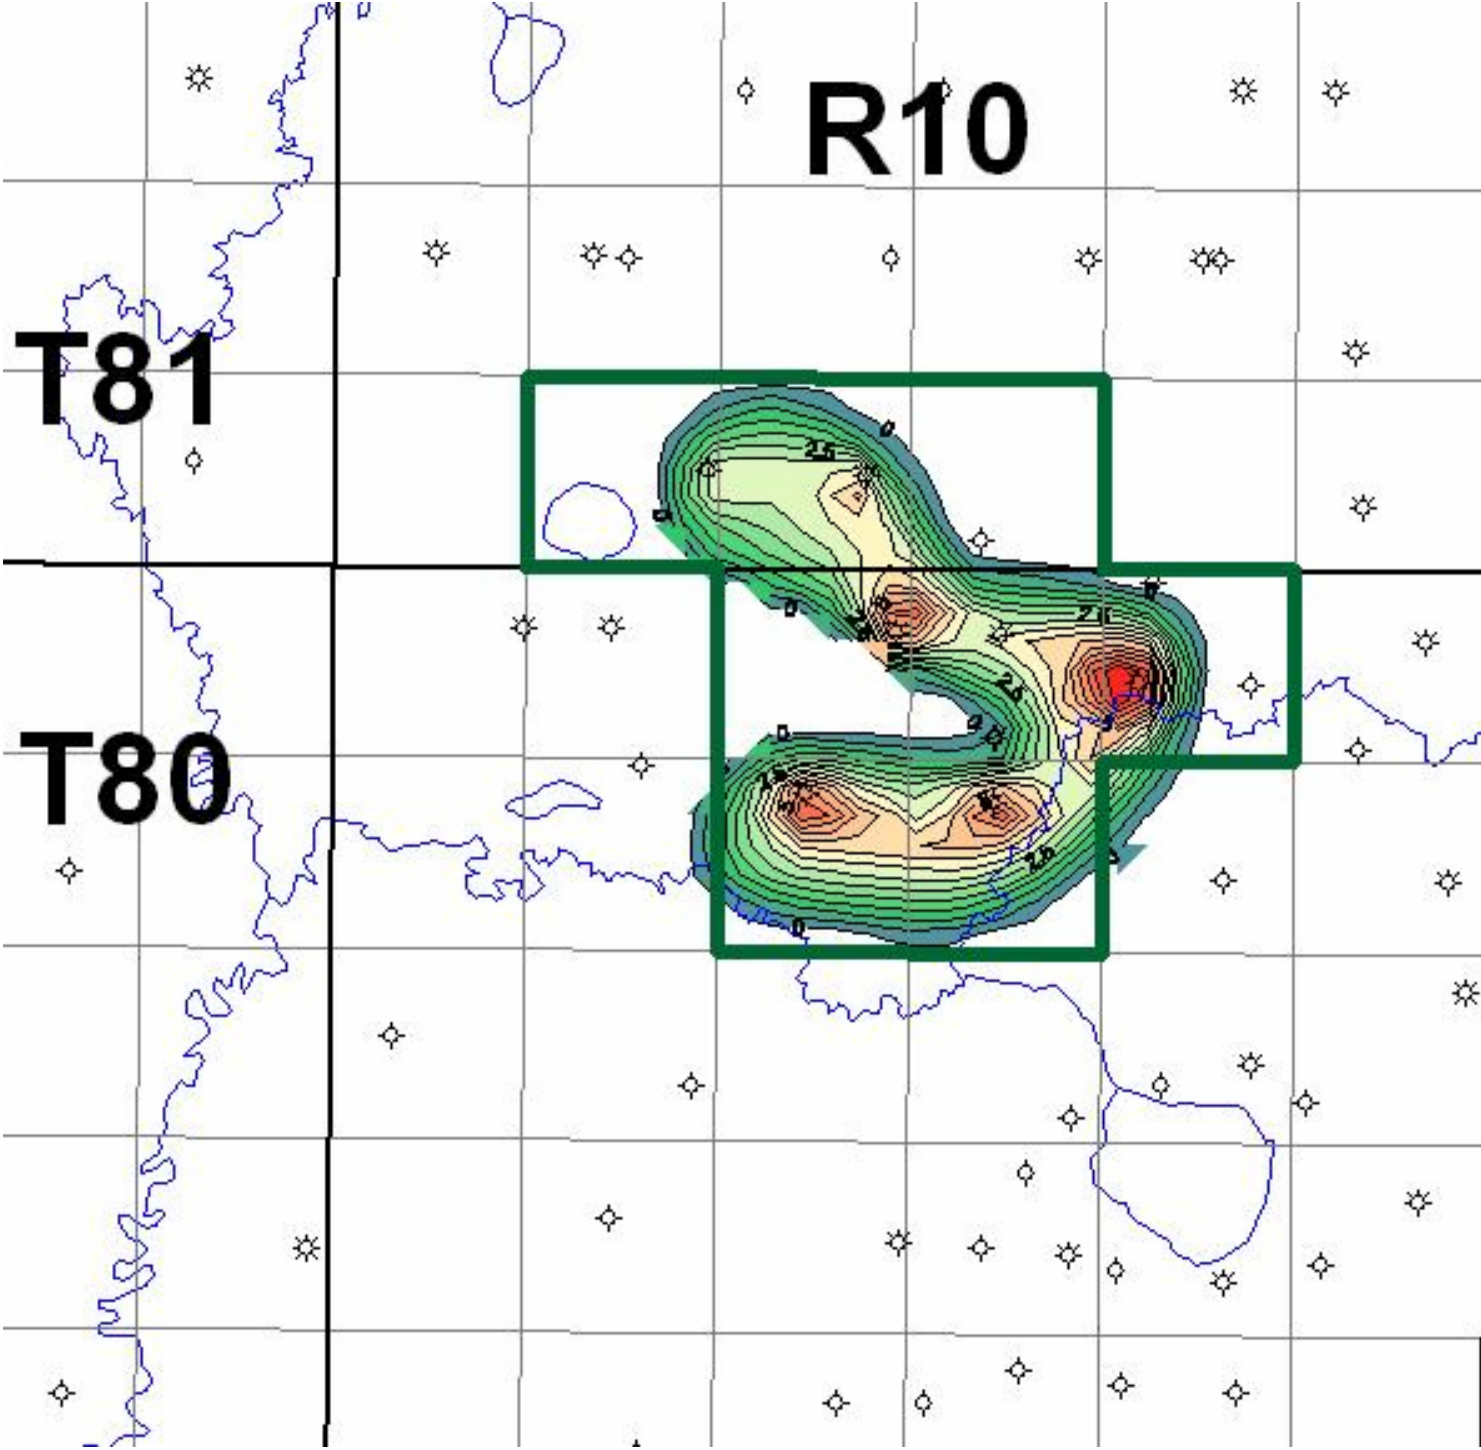

Corner McMurray C Pool

McMurray Channel Net Gas Pay
CI = .5m

Corner McMurray C Pool

McMurray A1 Net Gas Pay
CI = 0.2m