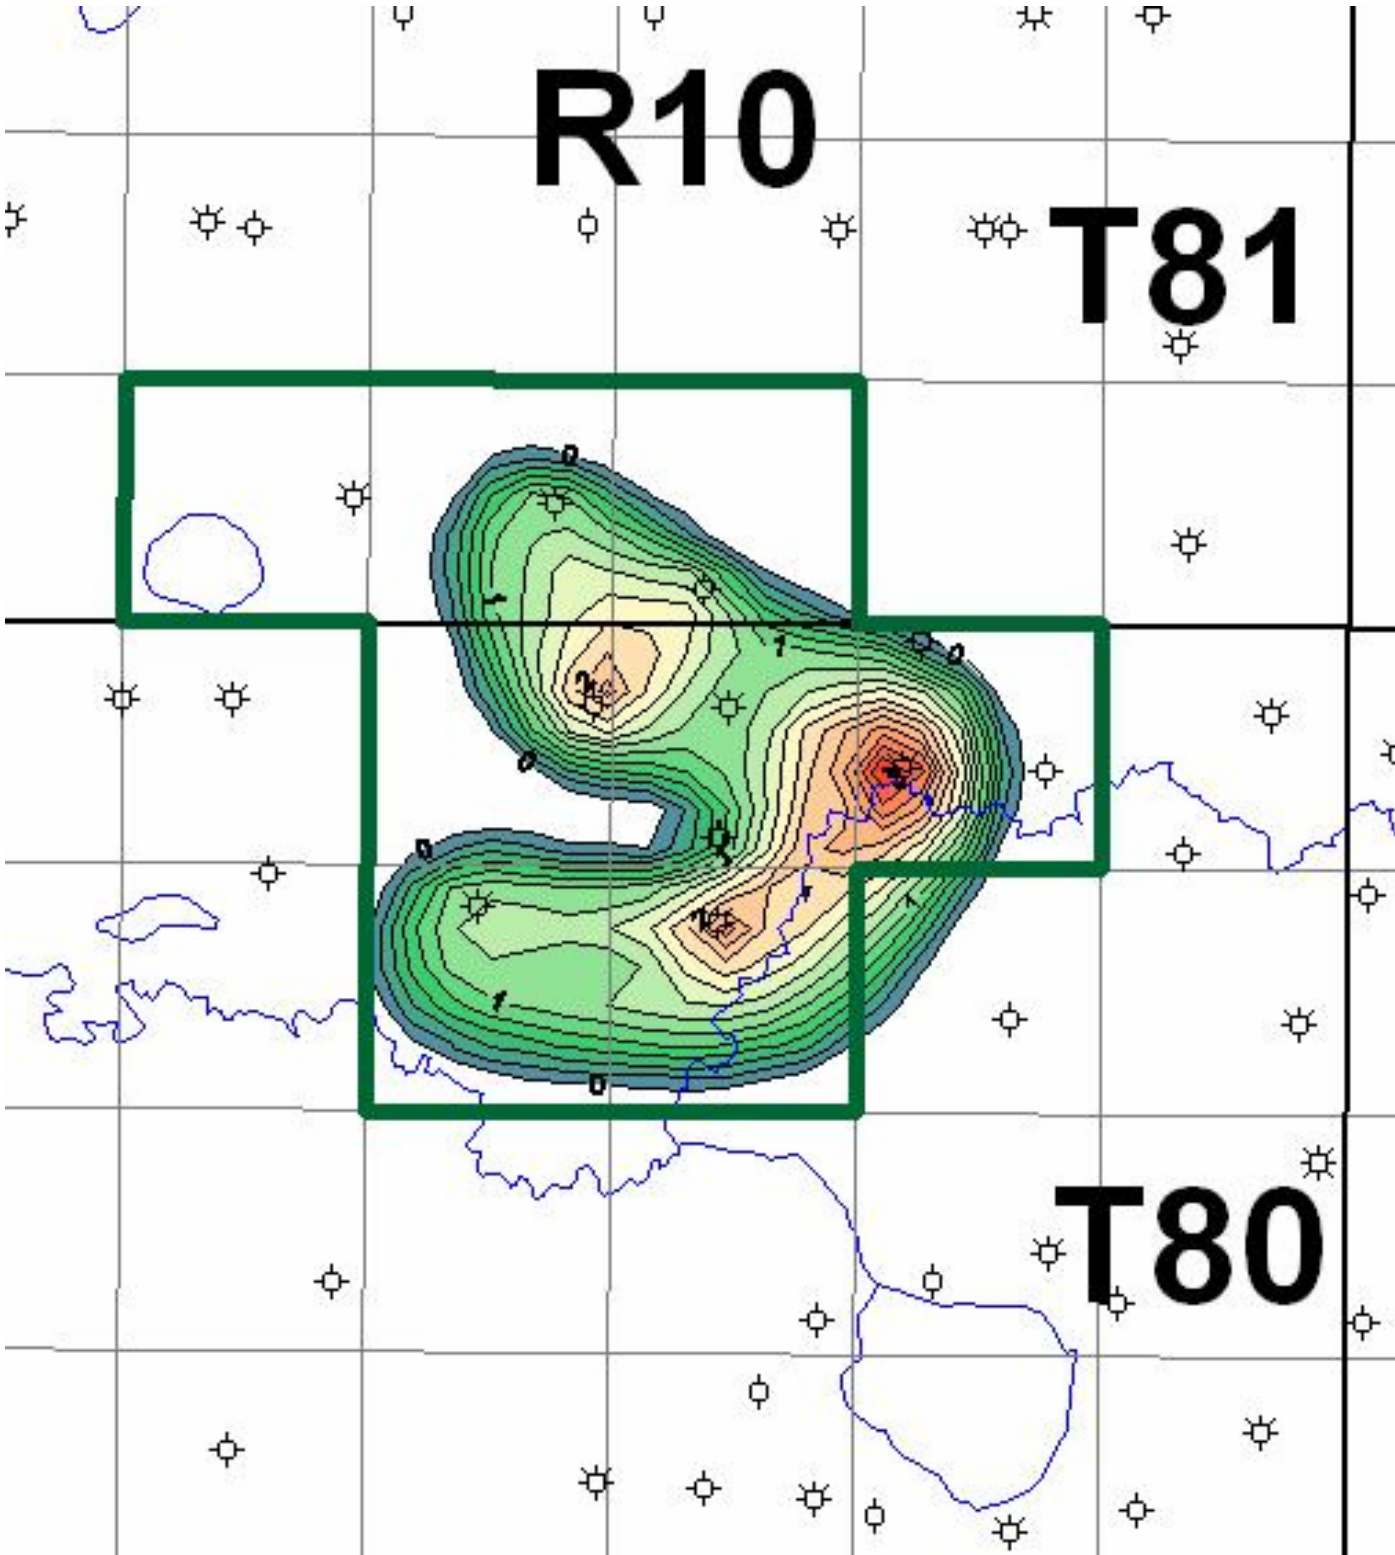

Corner McMurray C Pool

McMurray Channel Net Gas Pay
CI = .5m

Corner McMurray C Pool

McMurray A1 Net Gas Pay
CI = 0.2m