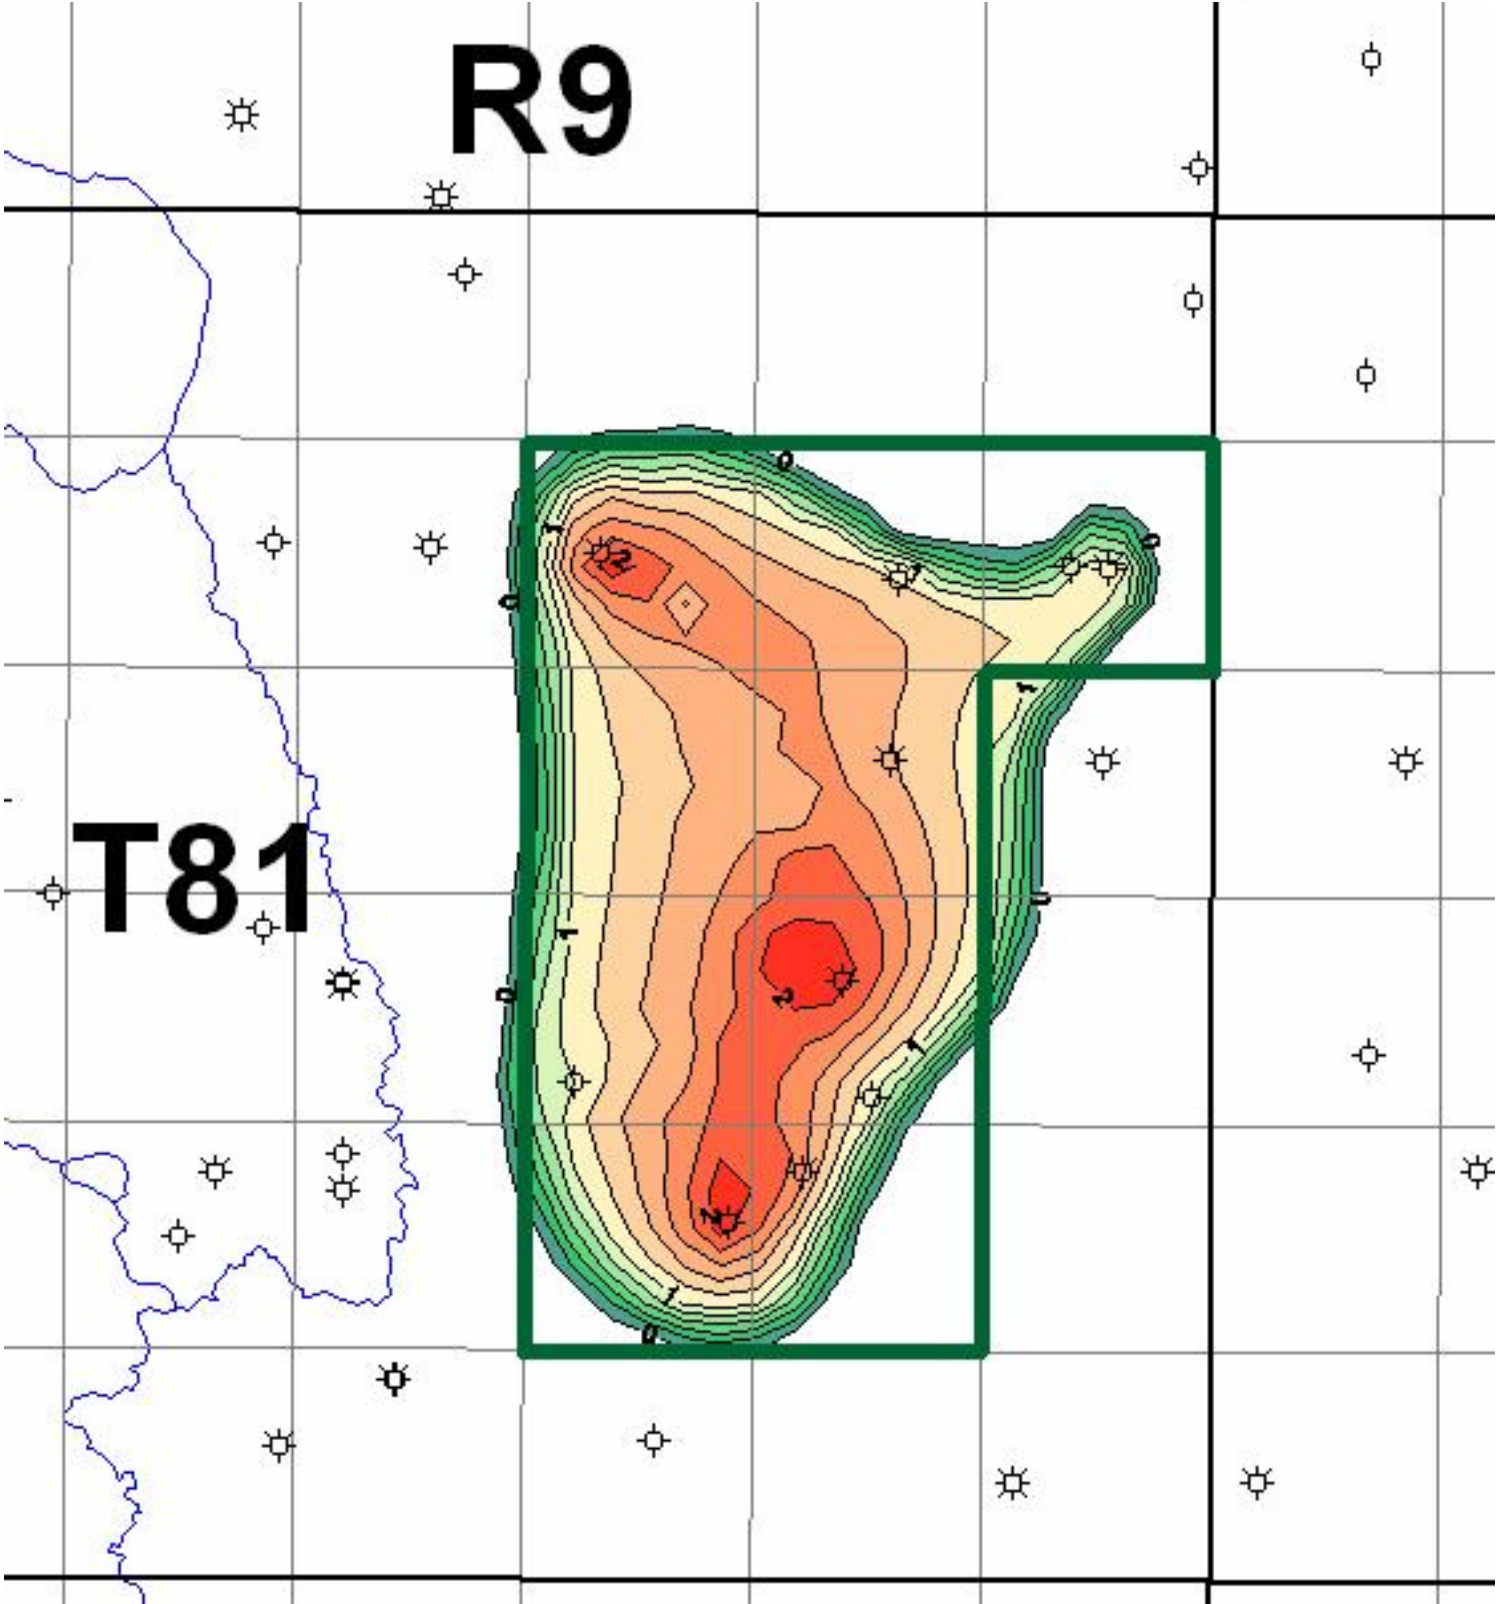

Corner McMurray G Pool

McMurray Channel Net Gas Pay
CI = 0.5m

Corner McMurray G Pool #2

McMurray Channel Net Gas Pay
CI = 0.5m

Corner McMurray G Pool

McMurray A1 Net Gas Pay
CI = 0.2m