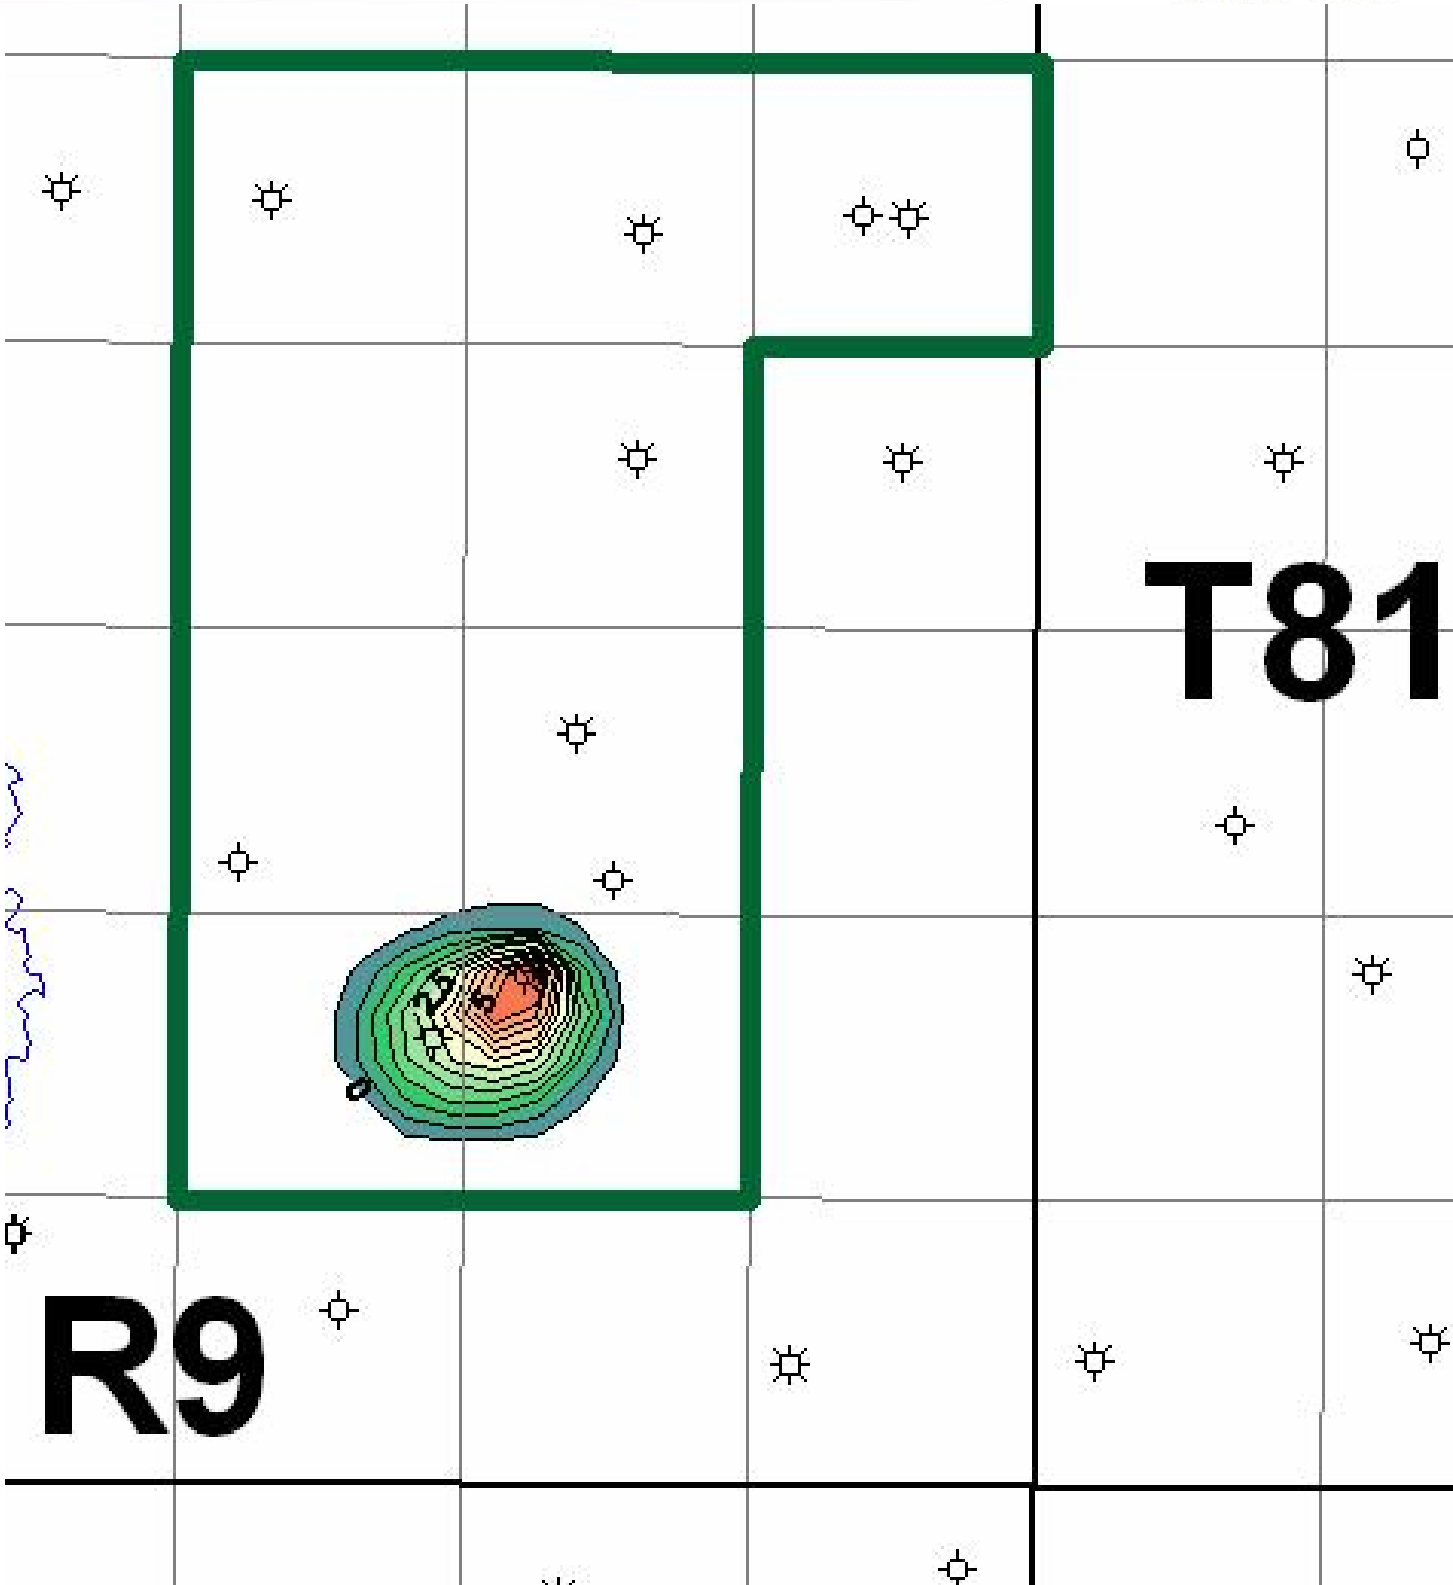

Corner McMurray G Pool

McMurray Channel Net Gas Pay
CI = 0.5m

Corner McMurray G Pool #2

McMurray Channel Net Gas Pay
CI = 0.5m

Corner McMurray G Pool

McMurray A1 Net Gas Pay
CI = 0.2m