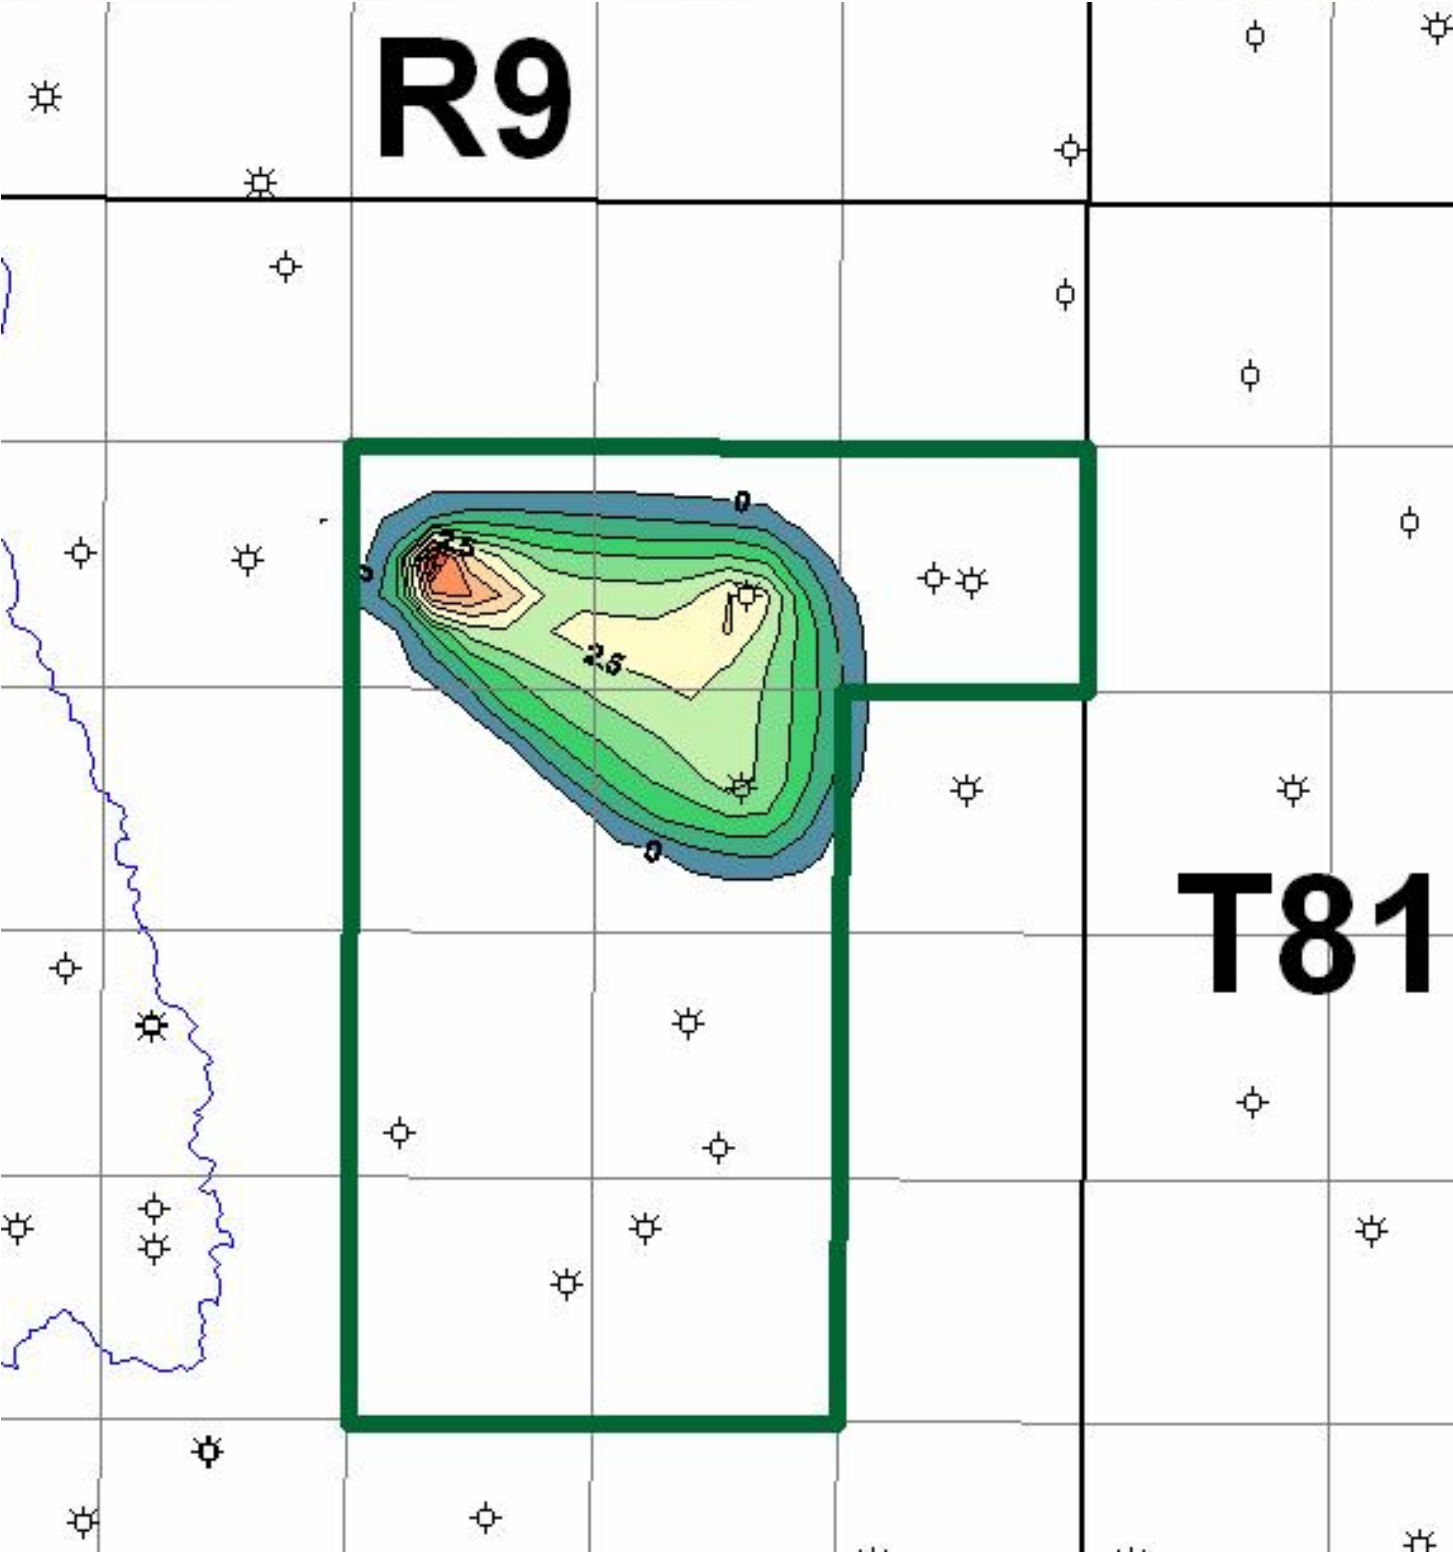

Corner McMurray G Pool

McMurray Channel Net Gas Pay
CI = 0.5m

Corner McMurray G Pool #2

McMurray Channel Net Gas Pay
CI = 0.5m

Corner McMurray G Pool

McMurray A1 Net Gas Pay
CI = 0.2m