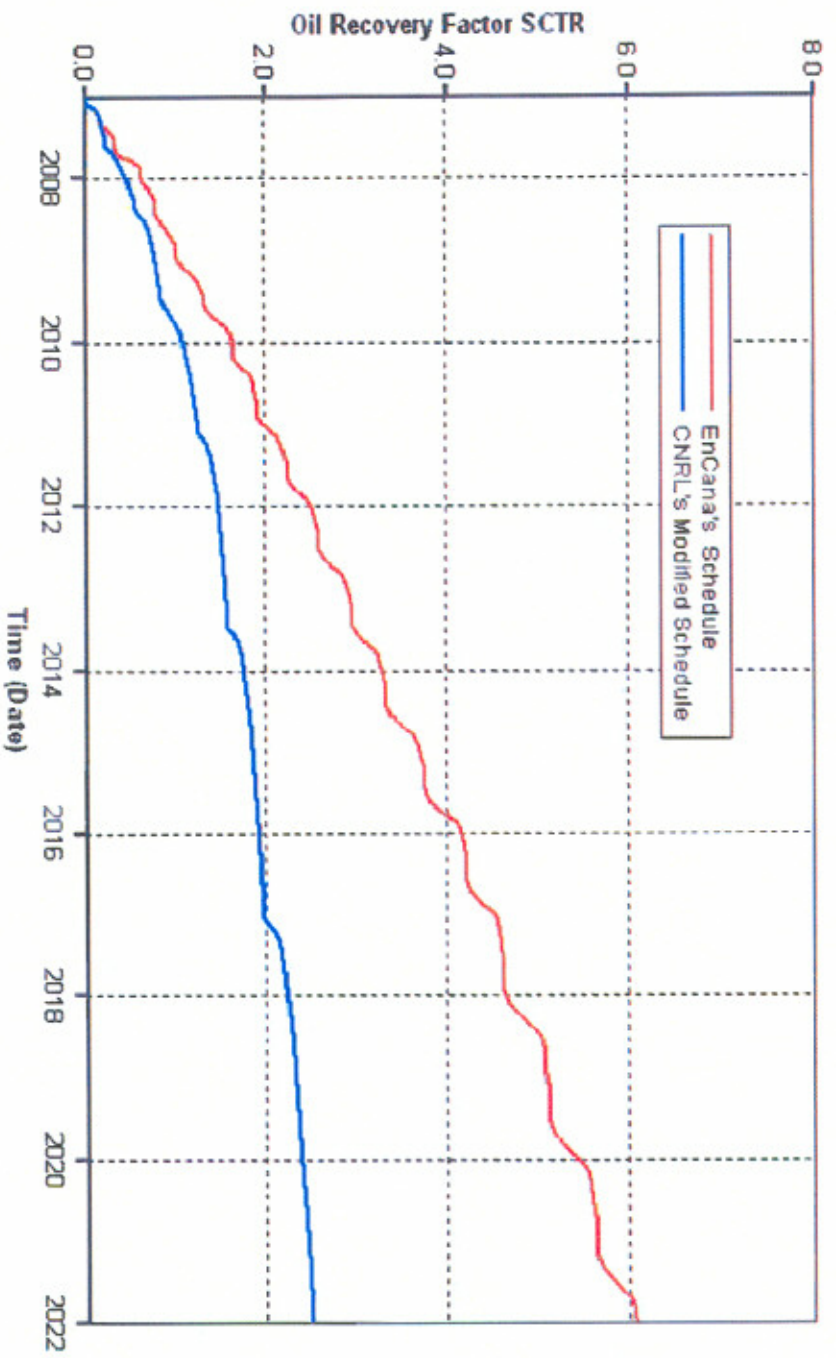

Run Case Edge 2

FIGURE 1

Run Case Edge 2

FIGURE 2

Run Case Edge 2

FIGURE 3

CSS_Producer Boundary_NoBar_Gcap10m_Bit20m_No-production_Oct_3_2006.irf

FIGURE 4