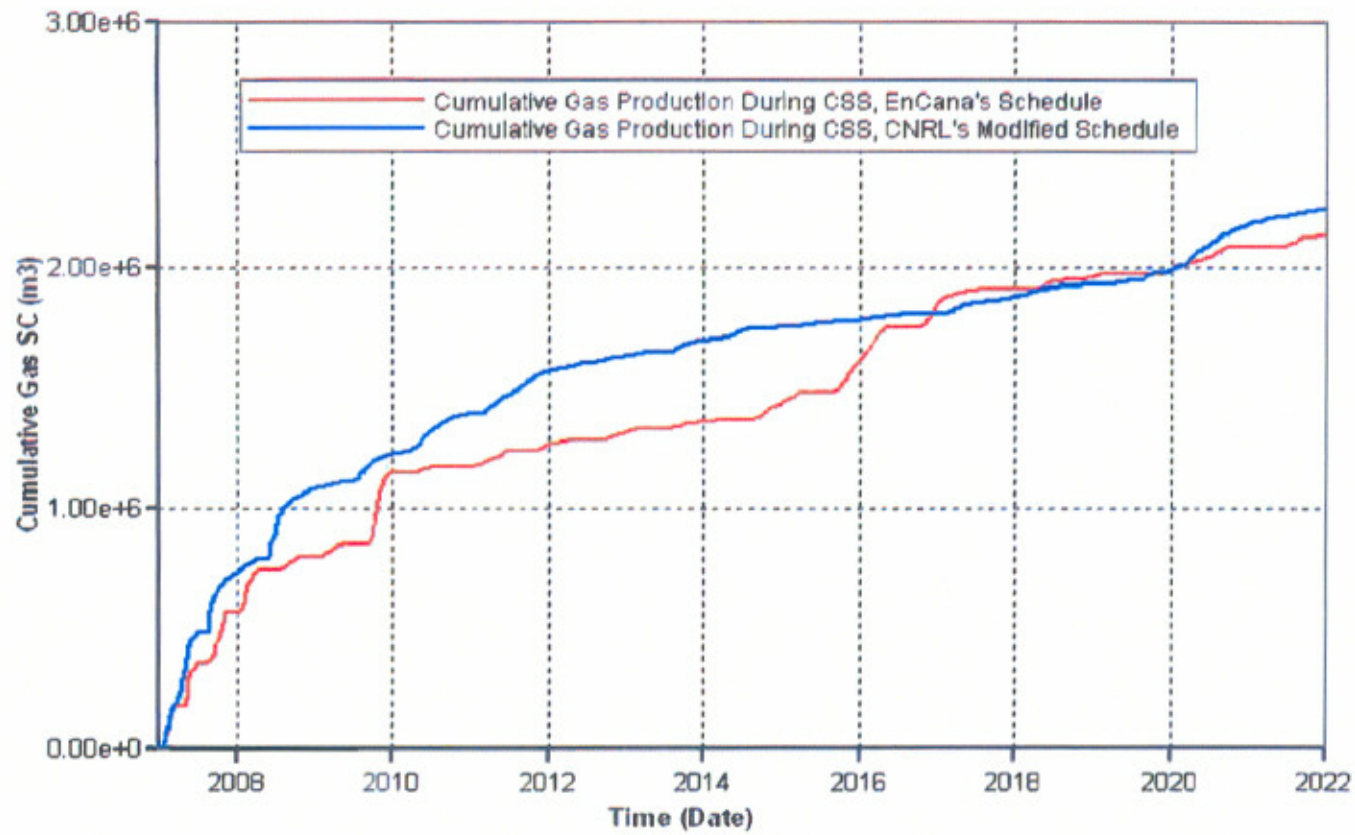

Run Case Edge 2

FIGURE 1

Run Case Edge 2

FIGURE 2

Run Case Edge 2

FIGURE 3

CSS_Producer Boundary_NoBar_Gcap10m_Bit20m_No-production_Oct_3_2006.irf

FIGURE 4