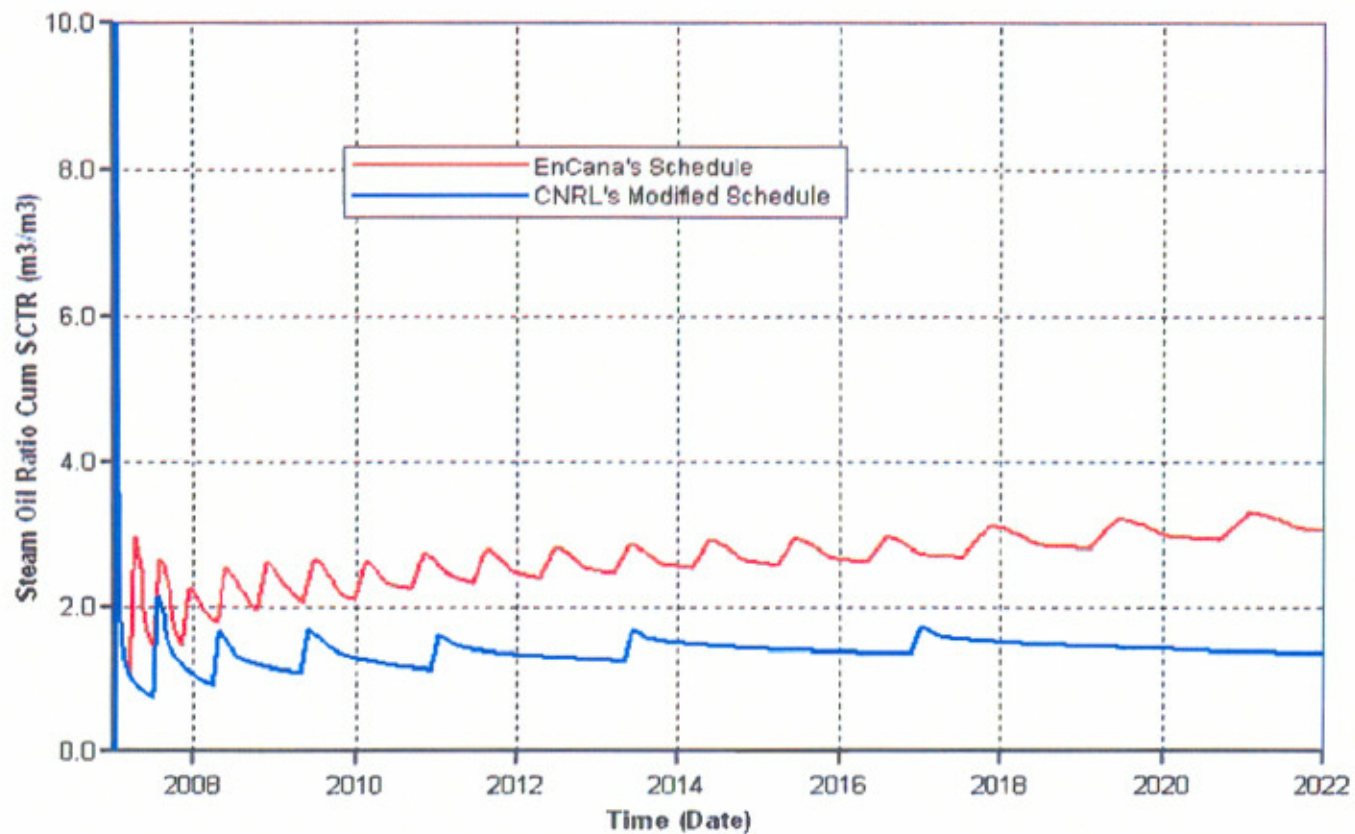

Run Case Edge 2

FIGURE 1

Run Case Edge 2

FIGURE 2

Run Case Edge 2

FIGURE 3

CSS_Producer Boundary_NoBar_Gcap10m_Bit20m_No-production_Oct_3_2006.irf

FIGURE 4