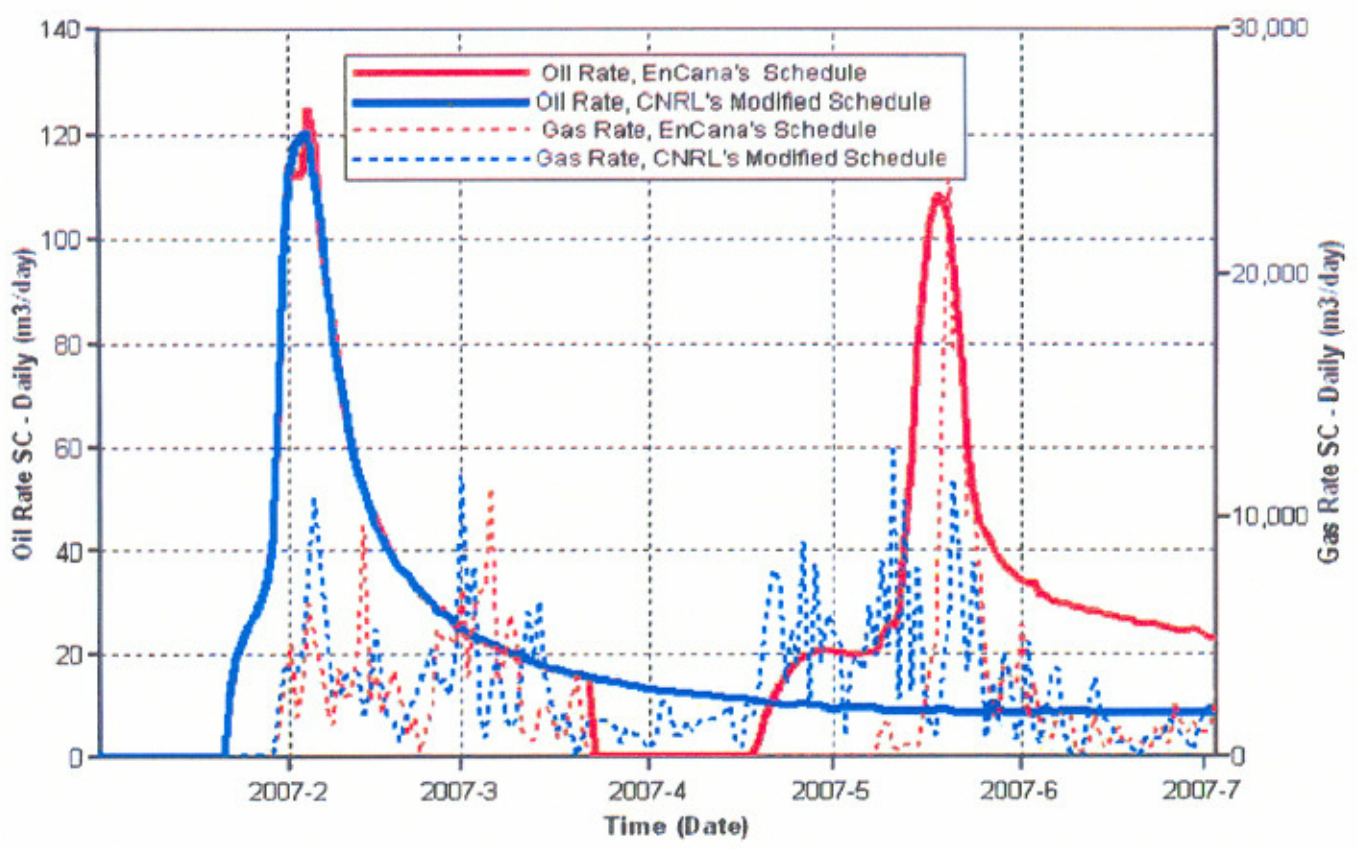

Run Case Edge 2

FIGURE 1

Run Case Edge 2

FIGURE 2

Run Case Edge 2

FIGURE 3

CSS_Producer Boundary_NoBar_Gcap10m_Bit20m_No-production_Oct_3_2006.irf

FIGURE 4